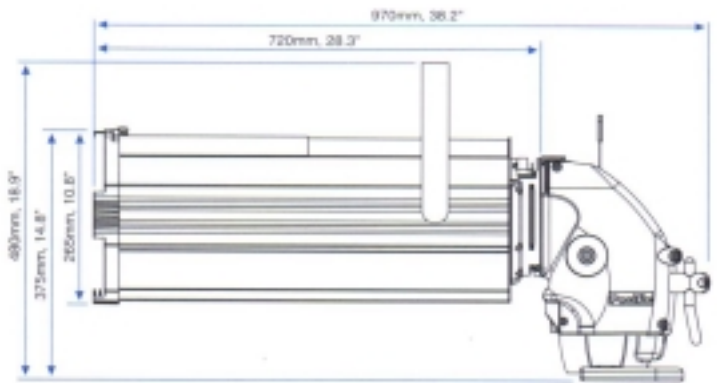

FEATURES

- Compact 5.5 – 13 degree fixture 3 feet long.
- Cool light 'white' light. Over 80% of the heat is removed from the light beam by cold mirror and dissipated through the heatsink.
- Base down lamp mounted axially in the reflector to maximize light collection.
- Choice of 575W; 750W or 1000W; MSR 575W; 70W / 150W CDM / CMH lamp modules.
- Accurate, simple & cool to use, lamp peak / flat adjustment.
- Two pattern / iris mounting positions.
- Rotatable lens tube.
- Automatic disconnection of power on removal of lamp module. ETL / cETL listed to UL 1573.
- Height adjustable yoke.

PHOTOMETRIC DATA

Tests conducted using standard available lamp types

PHYSICAL DATA

Weight: 21lbs
 Carton Size: 25 1/2" x 15 3/4" x 10 5/8"
 Color Frame Size: 9 9/16" x 9 9/16"
 Gobo Size: M Size, 2" diameter image
 Gobo Holder Width: 4 3/4"
 Included: 1 x color frame, 1 x suspension bolt set, instruction sheet.