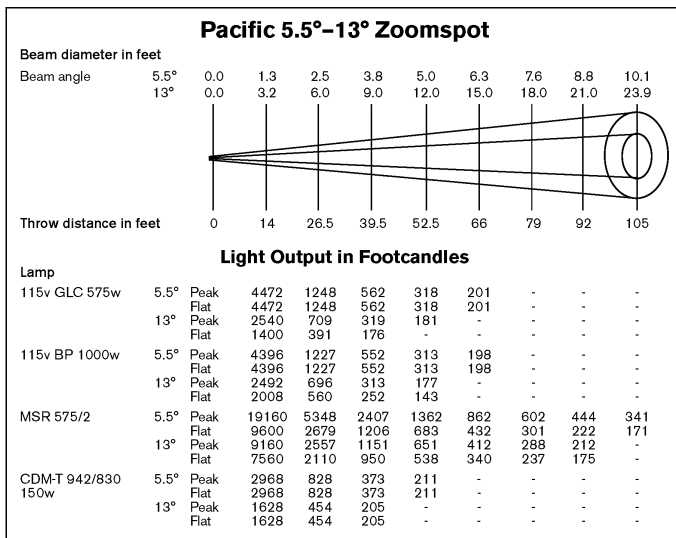

5.5-13 VERY NARROW ZOOMSPOT

Base down 575W / 750W / 1000W axial ellipsoidal delivers "cool" beam of light in a beam range adjustable between 5.5 to 13 degrees. The beam is a crisp "white" light with little or no distortion, ideal for pattern projection and precise beam shaping.

FEATURES

- Compact 5.5 – 13 degree fixture 3 feet long.
- Cool light 'white' light. Over 80% of the heat is removed from the light beam by cold mirror and dissipated through the heatsink.
- Base down lamp mounted axially in the reflector to maximize light collection.
- Choice of 575W; 750W or 1000W; MSR 575W; 70W / 150W CDM / CMH lamp modules.
- Accurate, simple & cool to use, lamp peak / flat adjustment.
- Two pattern / iris mounting positions.
- Rotatable lens tube.
- Automatic disconnection of power on removal of lamp module. ETL / cETL listed to UL 1573.
- Height adjustable yoke.

PHOTOMETRIC DATA

Tests conducted using standard available lamp types

PHYSICAL DATA

Weight: 21lbs
 Carton Size: 25 1/2" x 15 3/4" x 10 5/8"
 Color Frame Size: 9 9/16" x 9 9/16"
 Gobo Size: M Size, 2" diameter image
 Gobo Holder Width: 4 3/4"
 Included: 1 x color frame, 1 x suspension bolt set, instruction sheet.